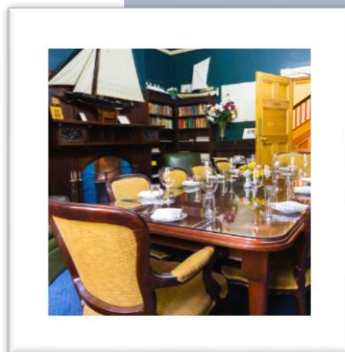

Book through the Accommodation Manager Today!

Sonia

0475 188 856

psclub@internode.on.net

*Limited free parking Monday to Friday

*Restaurant, bar and coffee facilities open Monday to Friday