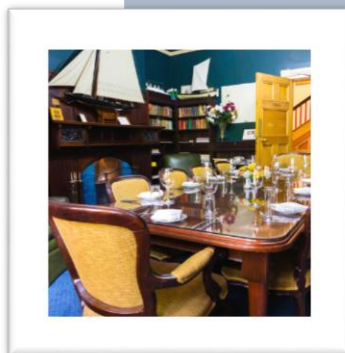

Book through the Accommodation Manager Today!

Sonia

0475 188 856

accommodation@publicschoolsclub.com.au

*Limited free parking Monday to Friday

*Restaurant, bar and coffee facilities open Monday to Friday